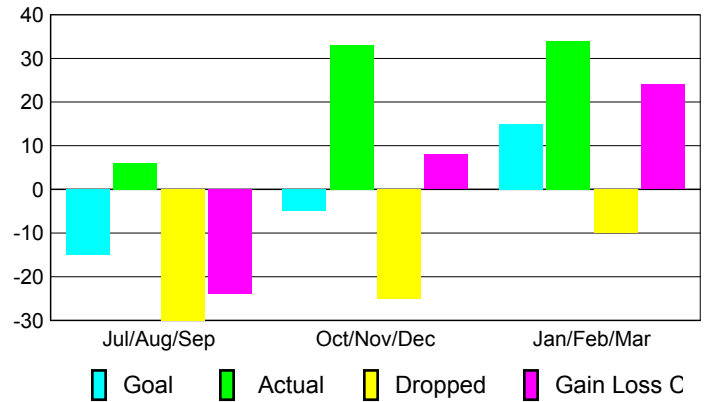

Membership Results 2008-2009

Goal, New, Dropped, Gain/Loss