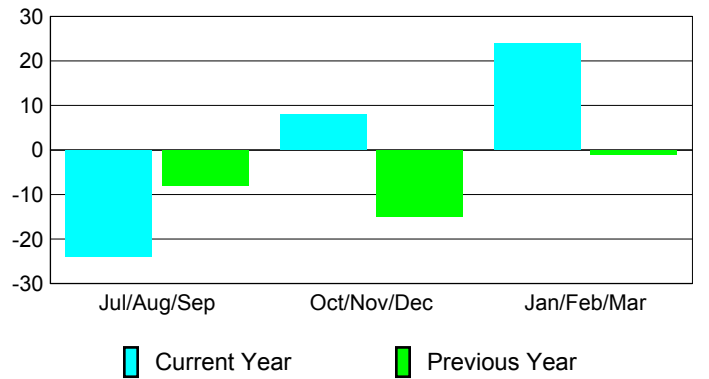

Comparison of Membership Gain/Loss

Current Year Compared to the Previous Year